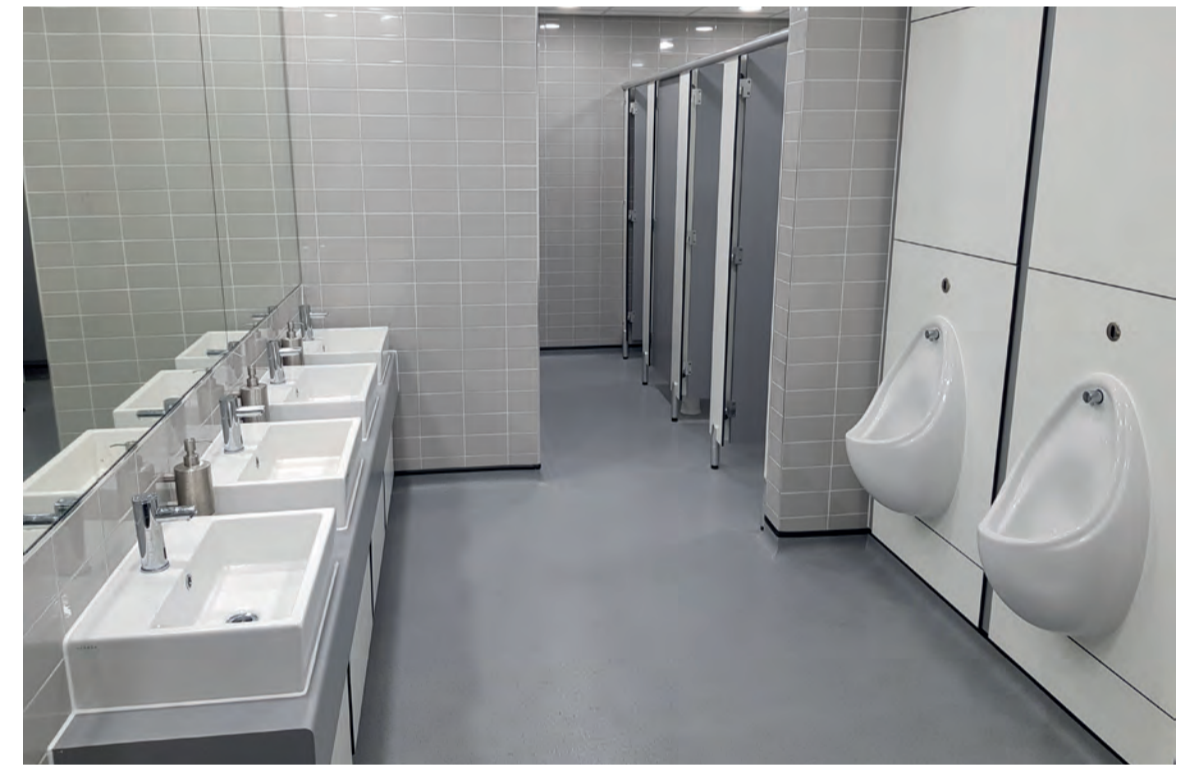

ENTERPRISE HOUSE

LONDON STANSTED AIRPORT

▼ ATRIUM SECURITY

▼ ATRIUM SECURITY

▼ COMMON AREA TOILET REFURBISHMENT (FLOORS 1 & 2)

▼ EXTERNAL GLAZING

▼ PATHWAY BETWEEN ENTERPRISE HOUSE AND HAMPTON BY HILTON

▼ EXTERNAL SIGNAGE

B) DDA MANIFESTATION - METRE LENGTH TBC
Remove existing DDA's and supply and fit DDA manifestation in crystal etch to the reverse of the windows and revolving doors with printed vinyl band 400mm (h) fitted to the reverse of the windows at floor level.