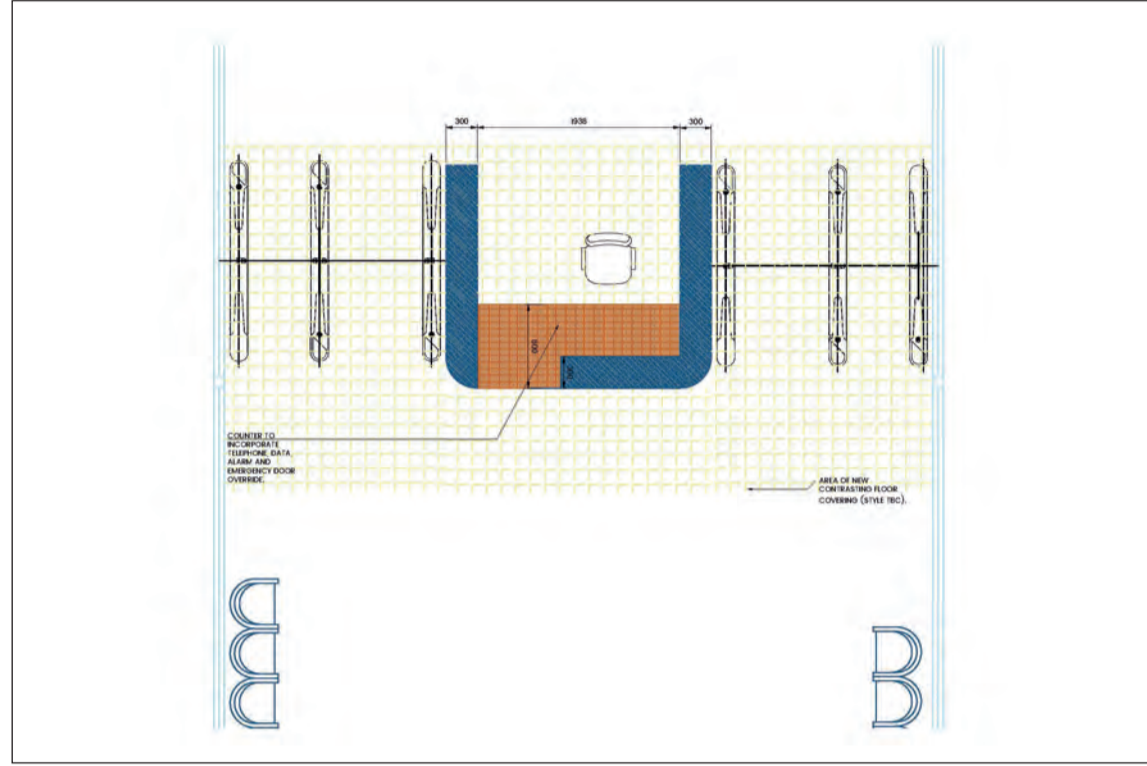

ENTERPRISE HOUSE

LONDON STANSTED AIRPORT

▼ ATRIUM SECURITY

▼ ATRIUM SECURITY

▼ COMMON AREA TOILET REFURBISHMENT (FLOORS 1 & 2)

▼ EXTERNAL GLAZING

▼ PATHWAY BETWEEN ENTERPRISE HOUSE AND HAMPTON BY HILTON

▼ EXTERNAL SIGNAGE

B) DDA MANIFESTATION - METRE LENGTH TBC
Remove existing DDA's and supply and fit DDA manifestation in crystal etch to the reverse of the windows and revolving doors with printed vinyl band 400mm (h) fitted to the reverse of the windows at floor level.

*'Quaver' design @ 90mm (h)

▼ EXTERNAL SIGNAGE